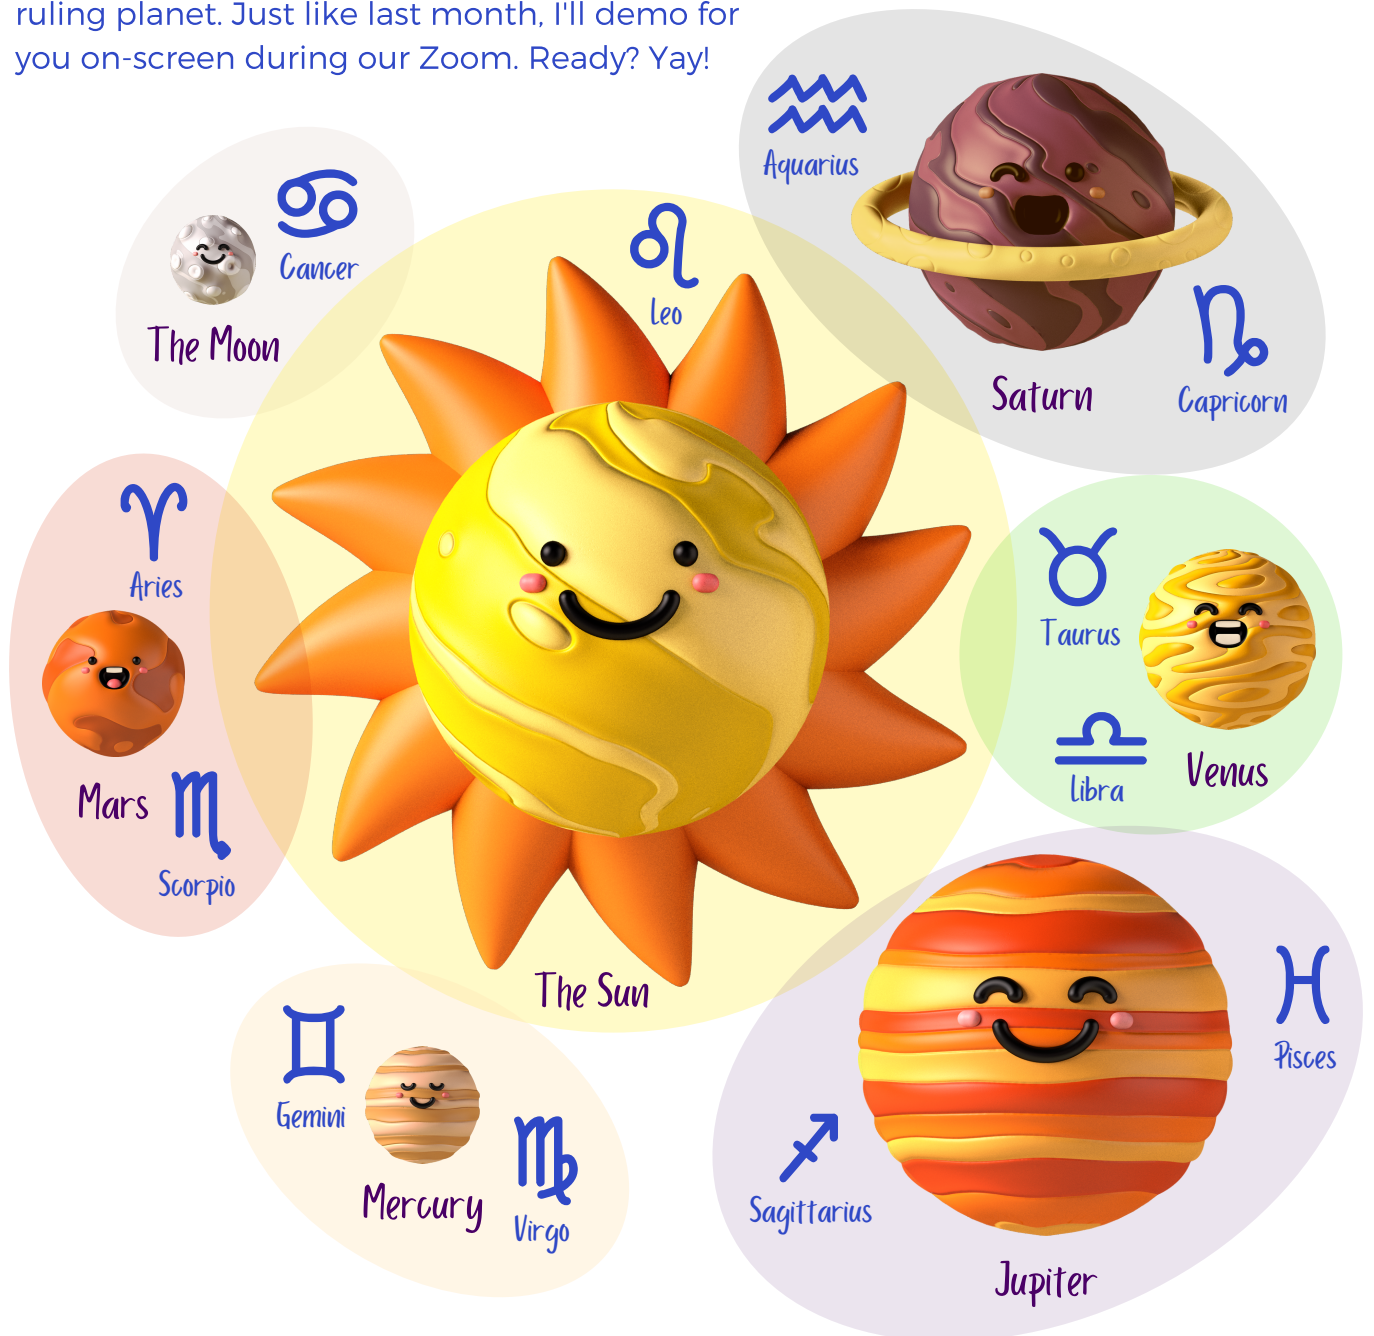

This month, we'll go beyond the signs' degrees and houses. Cont'd next page!

Elements, Modalities, Rulers

LET'S GET MORE SPECIFIC ABOUT YOUR 13 MAIN PLANETS & PLACEMENTS

In the blanks that follow, note the sign, its polarity, its element, its modality, and its ruling planet for each of your 13 main planets/placements. This will help us customize **Chart Harmony** that goes beyond the micro (we'll do micro too).

WHAT TO LOOK FOR NEXT:

Chart Harmony	polarity					
	element					
	modality					

During this month's meeting, we'll go through the meanings of each of these symbols, discuss what these signs have in common with one another (as their relationships are often very helpful in understanding them better), and more. Cont'd next page!

Elements, Modalities, Rulers

LET'S GET MORE SPECIFIC ABOUT YOUR 13 MAIN PLANETS & PLACEMENTS

In the blanks that follow, note the sign, its polarity, its element, its modality, and its ruling planet for each of your 13 main planets/placements. This will help us customize **Chart Harmony** that goes beyond the micro (we'll do micro too).

WHAT TO LOOK FOR AFTER THAT:

Finally, we're going to go align each of your chart's planets and placements with its sign's ruling planet. Just like last month, I'll demo for you on-screen during our Zoom. Ready? Yay!