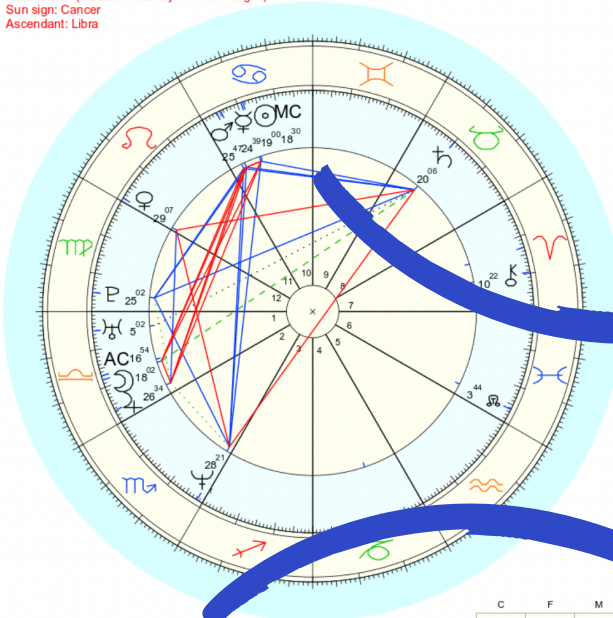

Elements, Modalities, Rulers

LET'S GET MORE SPECIFIC ABOUT YOUR 13 MAIN PLANETS & PLACEMENTS

In the blanks that follow, note the sign, its polarity, its element, its modality, and its ruling planet for each of your 13 main planets/placements. This will help us customize **Chart Harmony** that goes beyond the micro (we'll do micro too).

WHAT TO LOOK FOR:

astro.com

Name: ♀ Bon
born on Sa., 11 July 1970
in East Point, GA (US)
84w26, 33n41

Time: 1:41 p.m.
Univ. Time: 17:41
Sid. Time: 7:20:08

ASTRO DIENST
www.astro.com

Type: 2.GW 0.0-1 2-Jul-2021

Natal Chart (Method: Web Style / Whole Signs)
Sun sign: Cancer
Ascendant: Libra

Zoom in on the Sun in Cancer in the 10th house.

	C	F	M
☉ Sun	♋	♌	
☾ Moon	♌	♍	
☿ Mercury	♌	♍	
♀ Venus	♌	♍	
♂ Mars	♌	♍	
♃ Jupiter	♌	♍	
♄ Saturn	♌	♍	
♅ Uranus	♌	♍	
♆ Neptune	♌	♍	
♇ Pluto	♌	♍	
♁ True Node	♌	♍	
♄ Chiron	♌	♍	