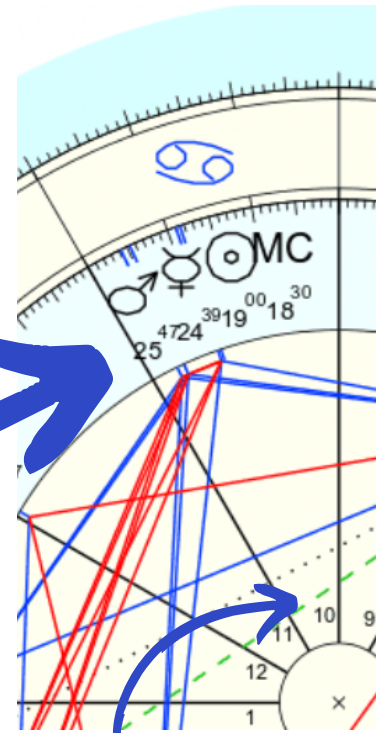

Elements, Modalities, Rulers

LET'S GET MORE SPECIFIC ABOUT YOUR 13 MAIN PLANETS & PLACEMENTS

In the blanks that follow, note the sign, its polarity, its element, its modality, and its ruling planet for each of your 13 main planets/placements. This will help us customize **Chart Harmony** that goes beyond the micro (we'll do micro too).

WHAT TO LOOK FOR:

astro.com

Name: ♀ Bon
born on Sa., 11 July 1970
in East Point, GA (US)
84w26, 33n41

Time: 1:41 p.m.
Univ. Time: 17:41
Sid. Time: 7:20:08

ASTRO DIENST
www.astro.com

Type: 2.GW 0.0-1 2-Jul-2021

Natal Chart (Method: Web Style / Whole Signs)
Sun sign: Cancer
Ascendant: Libra

Zoom in on the Sun in Cancer in the 10th house.

	C	F	M
☉ Sun	♋	♌	
☾ Moon	♌	♍	
☿ Mercury	♌	♍	
♀ Venus	♌	♍	
♂ Mars	♌	♍	
♃ Jupiter	♌	♍	
♄ Saturn	♌	♍	
♅ Uranus	♌	♍	
♆ Neptune	♌	♍	
♇ Pluto	♌	♍	
♁ True Node	♌	♍	
♄ Chiron	♌	♍	