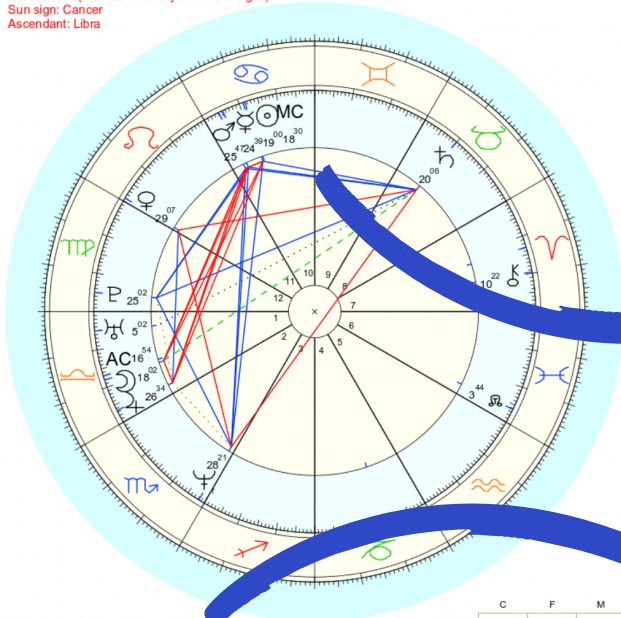

## LET'S GET SPECIFIC ABOUT YOUR 13 MAIN PLANETS & PLACEMENTS

In the blanks that follow, note the sign, degree (and minutes, if you'd like to be that granular), and house for each of your 13 main planets/placements. This will help with transit tracking \*and\* **Chart Harmony** for your **Big 3** (and beyond).

### WHAT TO LOOK FOR:

astro.com

Name: ☿ Bon  
born on Sa., 11 July 1970  
in East Point, GA (US)  
84w26, 33n41

Time: 1:41 p.m.  
Univ. Time: 17:41  
Sid. Time: 7:20:08

ASTRO DIENST  
www.astro.com

Type: 2.GW 0.0-1 2-Jul-2021

Natal Chart (Method: Web Style / Whole Signs)  
Sun sign: Cancer  
Ascendant: Libra

Zoom in on the Sun in Cancer in the 10th house.

	C	F	M
☉ Sun	18 Can 59'37"		
☾ Moon	18 Lib 1'41"		
☿ Mercury	24 Can 39' 0"		
♀ Venus	29 Leo 6'46"		
♂ Mars	25 Can 46'46"		
♃ Jupiter	26 Lib 34' 6"		
♄ Saturn	20 Tau 6' 6"		
♅ Uranus	5 Lib 2' 0"		
♆ Neptune	28 Sco 20'39"		
♇ Pluto	25 Vir 1'53"		
♁ True Node	3 Pis 44'17"		
♄ Chiron	10 Ari 22' 1"		