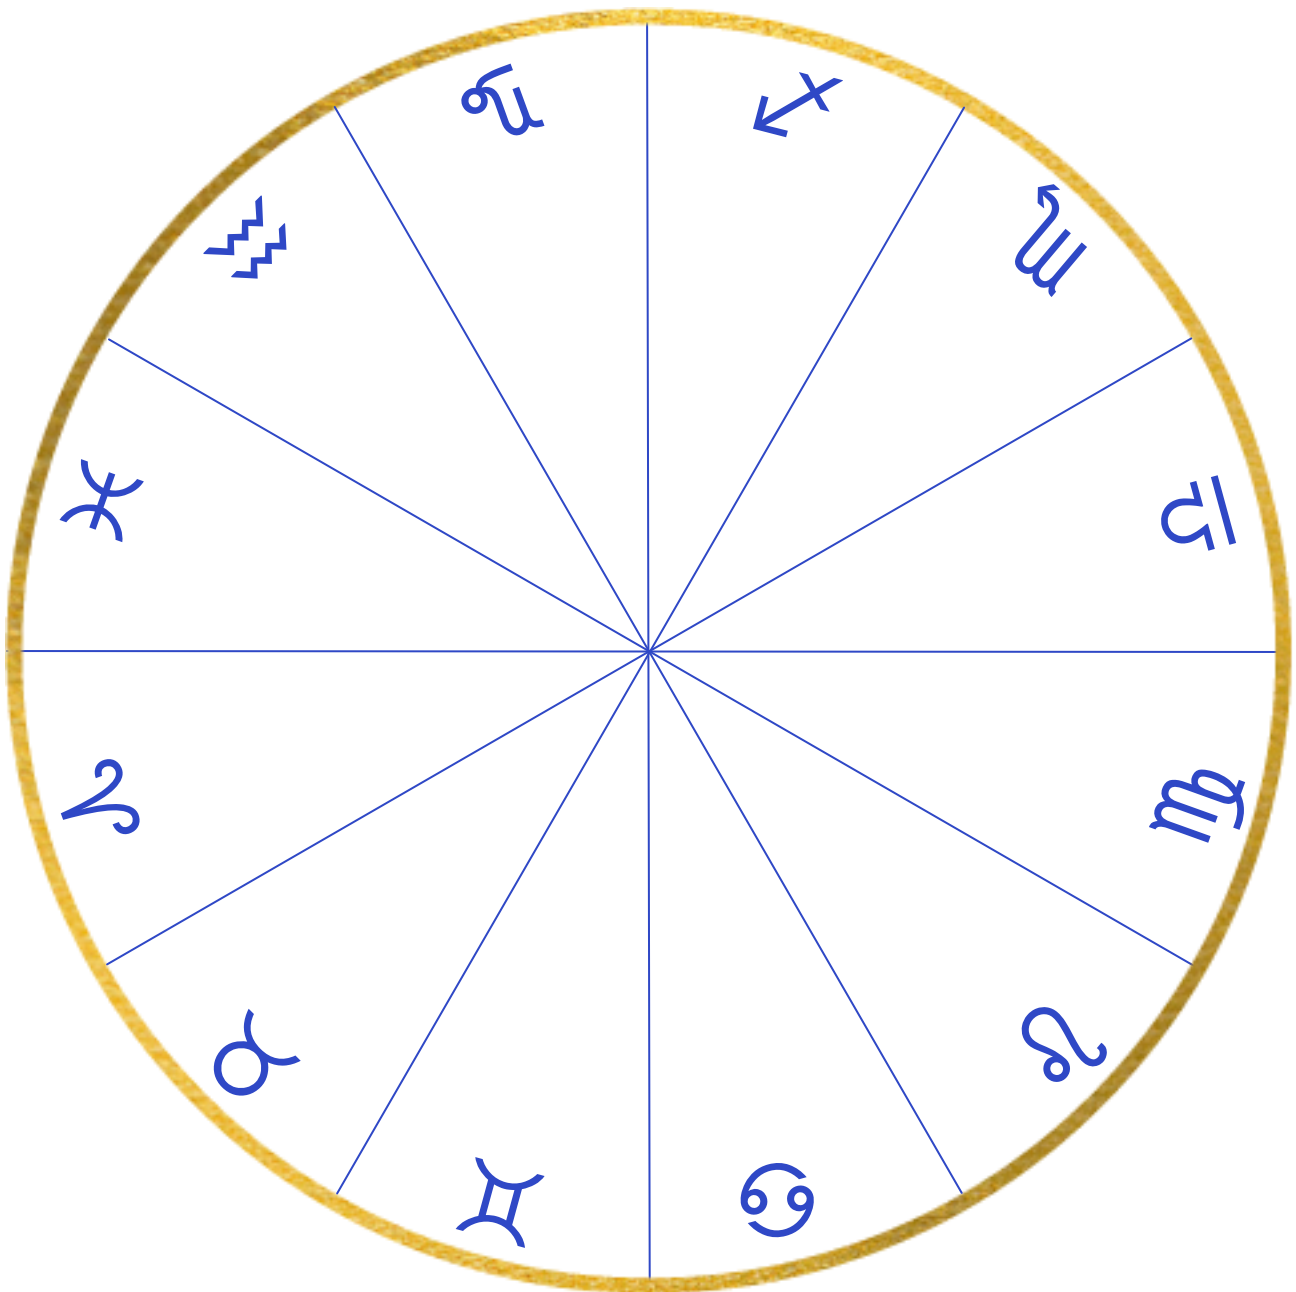

Natal Moon Phase Map

Here's a chartwheel WITHOUT the houses numbered. You can rotate this page to get your Rising sign (ASC, AC, Ascendant) to the 1st House position. If you need a refresher on where the 1st House is, please revisit my **What Your Birthday Says About You** workbook on the **Aligned Advantage** welcome page.

Once you have this chartwheel rotated to place your Rising in the 1st House, draw in your natal Sun and Moon. This is how we'll determine your natal moon phase. During our meeting, we'll discuss the disposition of people born under each of the 8 moon phases! And, of course, this weaves in nicely with last month's work on 2ndary Progressions. Yay!