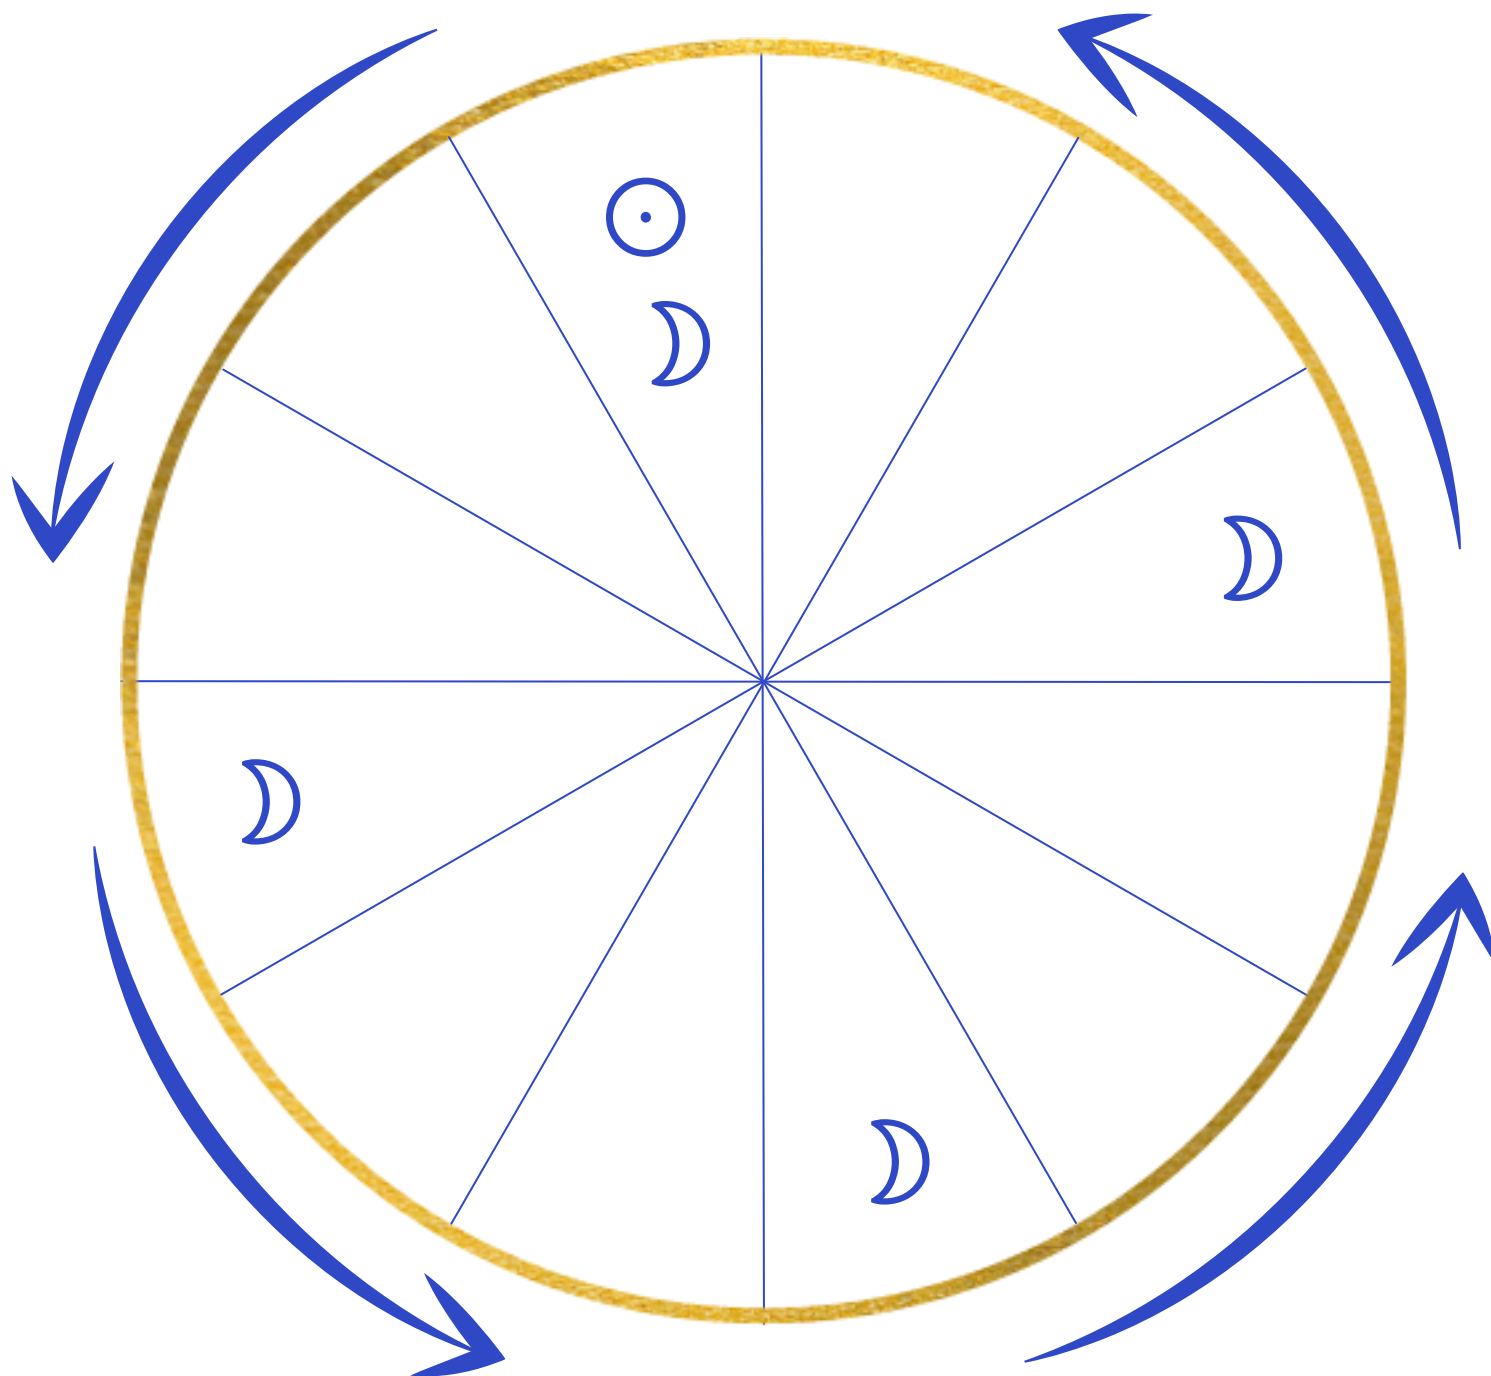

Moon Phase Map: New, 1/4, Full, 3/4

All 4 of these Moon phases will happen when the Moon is in the same Modality as the Sun!