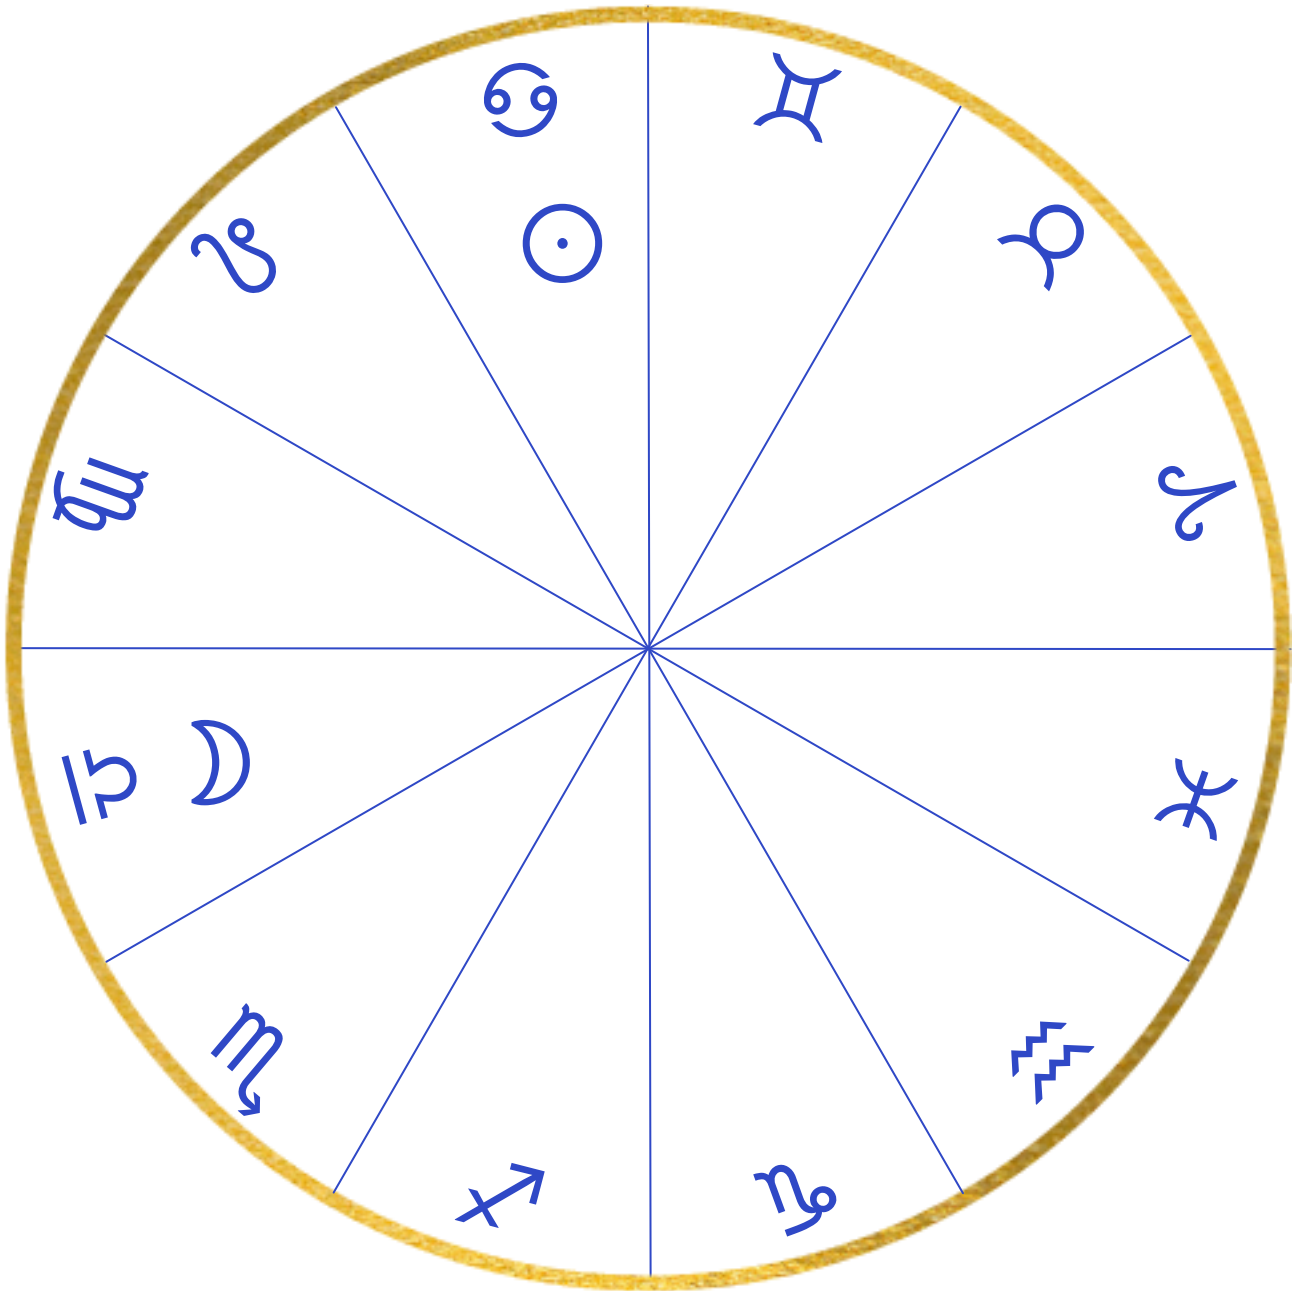

Bon's Natal Moon Phase

Once we establish the natal moon phase under which we were born, we can do things like celebrate our lunar return by phase as well as by sign, every dang month! AND, when we use the timing technique of 2ndary Progressions, we can better understand the characteristics of the Progressed Moon Phase (which we'll feel for a few years) as well as the personalities of the signs our progressed moon happens to be in. Layering, layering, layering!