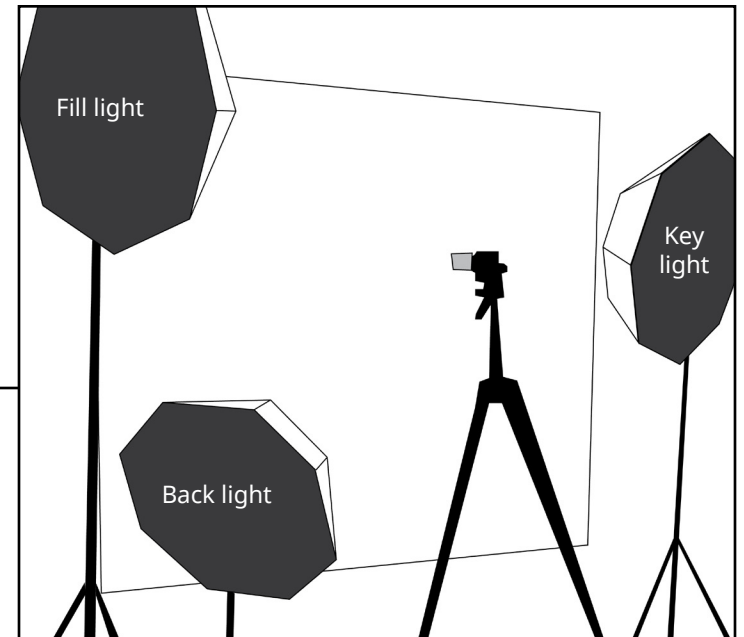

Ninja Self-Tape Setup

Overhead View

Camera

Must-Haves:

- camera
- tripod
- mic
- lighting
- backdrop

Final Check:

- phone on DND or airplane mode
- check playback for ideal framing, light, and sound
- outfit and backdrop in harmony; no distractions
- slate your name and role
- HAVE FUN!
- export file in exact format requested
- submit and ninja on!